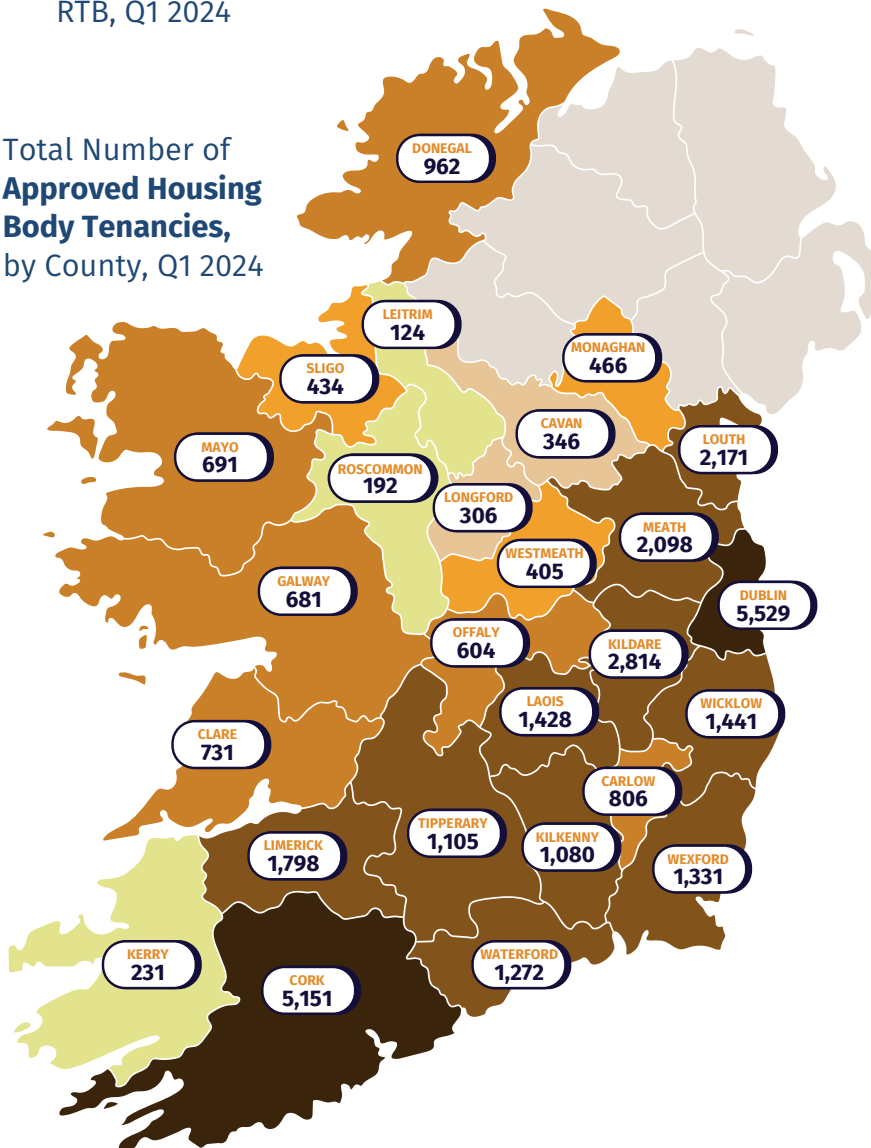

# Approved Housing Body (AHB) Tenancies Registered with the RTB at the end of Q1 2024

Total Number of **Approved Housing Body (AHB) Tenancies** Registered with the RTB, Q1 2024

Proportion of **Approved Housing Body (AHB) Tenancies** by Dwelling Type, Q1 2024

Total Number of **Approved Housing Body Tenancies**, by County, Q1 2024

**Number of Tenancies**

- 5,000 or more
- 1,001 - 5,000
- 601 - 1,000
- 401 - 600
- 301 - 400
- 3,00 or less
- No Data

Please visit the RTB Data Hub for more detailed information on the Profile of the Register <https://www.rtb.ie/about-rtb/data-insights/data-hub>