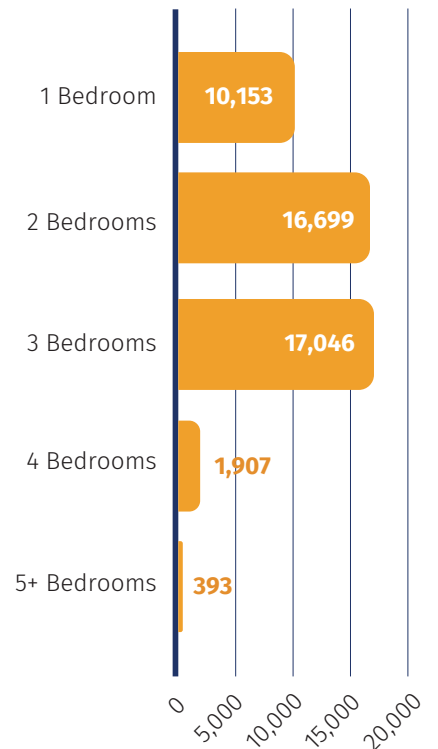

# Approved Housing Body (AHB) Tenancies Registered with the RTB at the end of Q1 2024

Total Number of **Approved Housing Body (AHB) Tenancies** Registered with the RTB, Q1 2024

Proportion of **Approved Housing Body (AHB) Tenancies** by Dwelling Type, Q1 2024

Total Number of **Approved Housing Body Tenancies**, by County, Q1 2024

**Number of Tenancies**

- 5,000 or more
- 1,001 - 5,000
- 601 - 1,000
- 401 - 600
- 301 - 400
- 3,00 or less
- No Data

Please visit the RTB Data Hub for more detailed information on the Profile of the Register <https://www.rtb.ie/about-rtb/data-insights/data-hub>